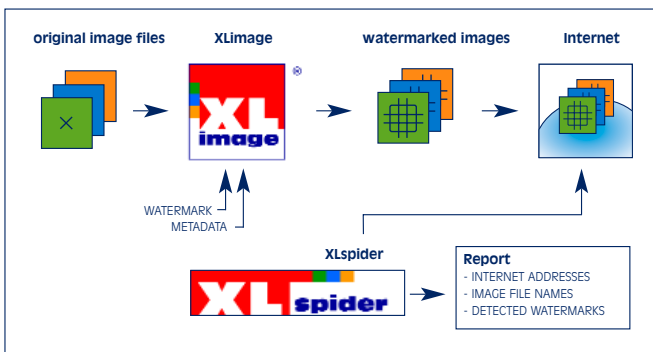

# Protect and track your images on the internet with XLspider®!

**XLspider®** automatically searches and retrieves digitally watermarked images on the world wide web.

**XLspider®** fits seamlessly within **XLimage®**, Centrica's image server. The illustration below shows the system architecture: high resolution images are watermarked at delivery time by **XLimage®**, while **XLspider®** tracks and monitors their usage, enforcing your IPR policies.

## Watermarking in XLimage and XLspider

IPR protection: XLimage® and XLspider® integrate the digital watermarking technologies patented by the DET of the University of Florence. Proof of ownership and other data can be invisibly embedded in each of your images.

## XLspider® features

- Full or semi-automated search of digitally watermarked images on the world wide web. Digitally watermarked images are searched by XLspider® software agent.
- If suspicious images are detected, a report is generated and automatically sent by e-mail to the image collection administrator. XLspider® automatically reports potentially unauthorized usages of your images.

### IPR enforcement

If you have always been wary of putting your images online, now you can safely publish your quality content. XLspider® continuously keeps track of the invisible watermark which XLimage® embeds in your images.